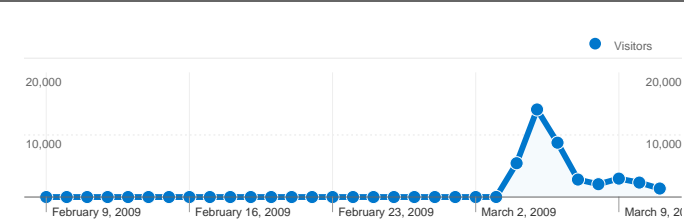

**Site Usage**

**43,633** Visits

**49.37%** Bounce Rate

**155,529** Pageviews

**00:03:10** Avg. Time on Site

**3.56** Pages/Visit

**85.79%** % New Visits

**Visitors Overview**

## 37,436 people visited this site

 **43,633** Visits

 **37,436** Absolute Unique Visitors

 **155,529** Pageviews

 **3.56** Average Pageviews

 **00:03:10** Time on Site

 **49.37%** Bounce Rate

 **85.79%** New Visits

**43,633 visits came from 114 countries/territories**

Site Usage

Visits	Pages/Visit	Avg. Time on Site	% New Visits	Bounce Rate	
<b>43,633</b> % of Site Total: 100.00%	<b>3.56</b> Site Avg: 3.56 (0.00%)	<b>00:03:10</b> Site Avg: 00:03:10 (0.00%)	<b>85.95%</b> Site Avg: 85.79% (0.19%)	<b>49.37%</b> Site Avg: 49.37% (0.00%)	
Country/Territory	Visits	Pages/Visit	Avg. Time on Site	% New Visits	Bounce Rate
France	<b>37,579</b>	3.63	00:03:12	85.73%	48.85%
Belgium	<b>1,283</b>	3.23	00:02:42	89.71%	53.16%
United Kingdom	<b>797</b>	3.05	00:02:40	86.70%	53.58%
Switzerland	<b>750</b>	3.28	00:02:50	84.40%	47.87%
United States	<b>456</b>	2.57	00:02:41	85.96%	58.77%
Germany	<b>348</b>	4.18	00:02:52	87.64%	46.84%
Canada	<b>330</b>	3.36	00:02:32	91.21%	53.64%
Morocco	<b>161</b>	3.93	00:04:51	83.85%	42.24%
Netherlands	<b>148</b>	2.55	00:02:21	87.84%	55.41%
Luxembourg	<b>139</b>	4.23	00:02:58	90.65%	46.04%

Pages on this site were viewed a total of 155,529 times

 155,529 Pageviews

 117,687 Unique Views

 49.37% Bounce Rate