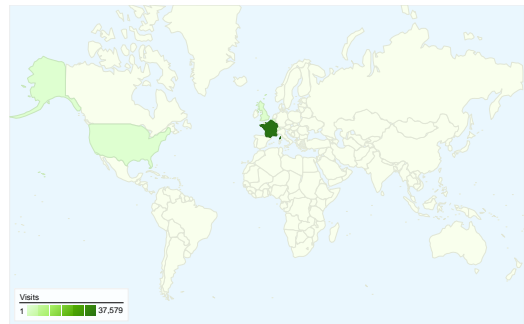

**Visitors**  
**37,436**

**Map Overlay world**

**Traffic Sources Overview**

- **Referring Sites**  
26,556.00 (60.86%)
- **Direct Traffic**  
12,674.00 (29.05%)
- **Search Engines**  
4,403.00 (10.09%)

**Content Overview**

**All traffic sources sent a total of 43,633 visits**

-  **29.05%** Direct Traffic
-  **60.86%** Referring Sites
-  **10.09%** Search Engines

- **Referring Sites**  
26,556.00 (60.86%)
- **Direct Traffic**  
12,674.00 (29.05%)
- **Search Engines**  
4,403.00 (10.09%)

**43,633 visits came from 114 countries/territories**

Site Usage

Visits	Pages/Visit	Avg. Time on Site	% New Visits	Bounce Rate	
<b>43,633</b> % of Site Total: 100.00%	<b>3.56</b> Site Avg: 3.56 (0.00%)	<b>00:03:10</b> Site Avg: 00:03:10 (0.00%)	<b>85.95%</b> Site Avg: 85.79% (0.19%)	<b>49.37%</b> Site Avg: 49.37% (0.00%)	
Country/Territory	Visits	Pages/Visit	Avg. Time on Site	% New Visits	Bounce Rate
France	<b>37,579</b>	3.63	00:03:12	85.73%	48.85%
Belgium	<b>1,283</b>	3.23	00:02:42	89.71%	53.16%
United Kingdom	<b>797</b>	3.05	00:02:40	86.70%	53.58%
Switzerland	<b>750</b>	3.28	00:02:50	84.40%	47.87%
United States	<b>456</b>	2.57	00:02:41	85.96%	58.77%
Germany	<b>348</b>	4.18	00:02:52	87.64%	46.84%
Canada	<b>330</b>	3.36	00:02:32	91.21%	53.64%
Morocco	<b>161</b>	3.93	00:04:51	83.85%	42.24%
Netherlands	<b>148</b>	2.55	00:02:21	87.84%	55.41%
Luxembourg	<b>139</b>	4.23	00:02:58	90.65%	46.04%

Pages on this site were viewed a total of 155,529 times

 155,529 Pageviews

 117,687 Unique Views

 49.37% Bounce Rate