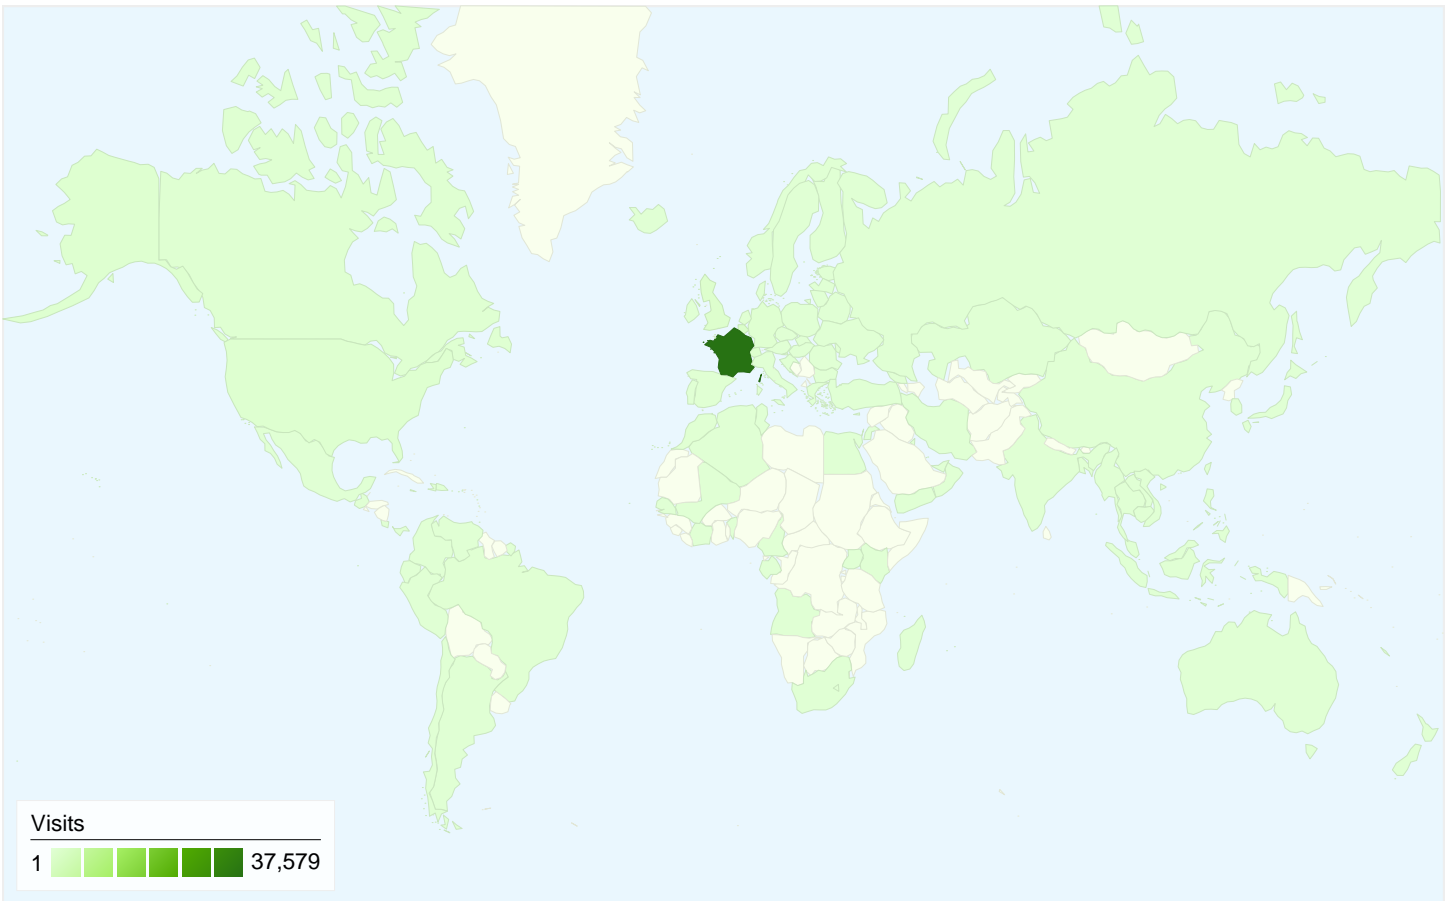

**Visitors**  
**37,436**

**Map Overlay world**

**Traffic Sources Overview**

- **Referring Sites**  
26,556.00 (60.86%)
- **Direct Traffic**  
12,674.00 (29.05%)
- **Search Engines**  
4,403.00 (10.09%)

**Content Overview**

## 37,436 people visited this site

 **43,633** Visits

 **37,436** Absolute Unique Visitors

 **155,529** Pageviews

 **3.56** Average Pageviews

 **00:03:10** Time on Site

 **49.37%** Bounce Rate

 **85.79%** New Visits

**All traffic sources sent a total of 43,633 visits**

-  **29.05%** Direct Traffic
-  **60.86%** Referring Sites
-  **10.09%** Search Engines

- **Referring Sites**  
26,556.00 (60.86%)
- **Direct Traffic**  
12,674.00 (29.05%)
- **Search Engines**  
4,403.00 (10.09%)

**43,633 visits came from 114 countries/territories**

Site Usage

Visits	Pages/Visit	Avg. Time on Site	% New Visits	Bounce Rate	
<b>43,633</b> % of Site Total: 100.00%	<b>3.56</b> Site Avg: 3.56 (0.00%)	<b>00:03:10</b> Site Avg: 00:03:10 (0.00%)	<b>85.95%</b> Site Avg: 85.79% (0.19%)	<b>49.37%</b> Site Avg: 49.37% (0.00%)	
Country/Territory	Visits	Pages/Visit	Avg. Time on Site	% New Visits	Bounce Rate
France	<b>37,579</b>	3.63	00:03:12	85.73%	48.85%
Belgium	<b>1,283</b>	3.23	00:02:42	89.71%	53.16%
United Kingdom	<b>797</b>	3.05	00:02:40	86.70%	53.58%
Switzerland	<b>750</b>	3.28	00:02:50	84.40%	47.87%
United States	<b>456</b>	2.57	00:02:41	85.96%	58.77%
Germany	<b>348</b>	4.18	00:02:52	87.64%	46.84%
Canada	<b>330</b>	3.36	00:02:32	91.21%	53.64%
Morocco	<b>161</b>	3.93	00:04:51	83.85%	42.24%
Netherlands	<b>148</b>	2.55	00:02:21	87.84%	55.41%
Luxembourg	<b>139</b>	4.23	00:02:58	90.65%	46.04%