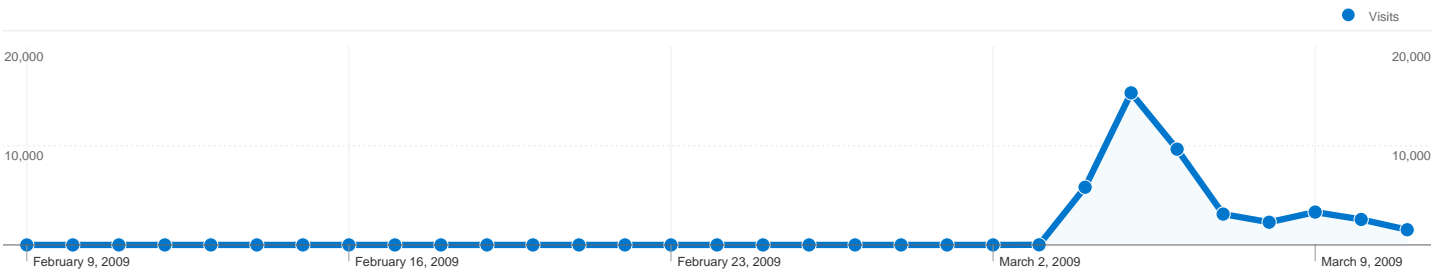

All traffic sources sent a total of 43,633 visits

- **29.05%** Direct Traffic
- **60.86%** Referring Sites
- **10.09%** Search Engines

- **Referring Sites**
  26,556.00 (60.86%)
- **Direct Traffic**
  12,674.00 (29.05%)
- **Search Engines**
  4,403.00 (10.09%)

Top Traffic Sources

Sources	Visits	% visits	Keywords	Visits	% visits
(direct) ((none))	12,674	29.05%	rater sa vie	1,587	36.04%
20minutes.fr (referral)	4,428	10.15%	ratersavie	991	22.51%
google (organic)	4,190	9.60%	ratersavie.com	759	17.24%
facebook.com (referral)	1,860	4.26%	raté sa vie	207	4.70%
presse-citron.net (referral)	1,637	3.75%	rater sa vie.com	162	3.68%