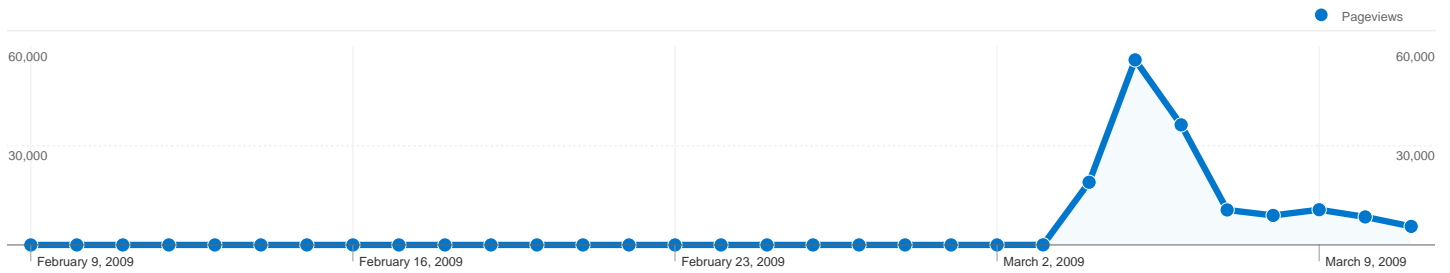

## 37,436 people visited this site

 **43,633** Visits

 **37,436** Absolute Unique Visitors

 **155,529** Pageviews

 **3.56** Average Pageviews

 **00:03:10** Time on Site

 **49.37%** Bounce Rate

 **85.79%** New Visits

## Top Traffic Sources

Sources	Visits	% visits	Keywords	Visits	% visits
(direct) ((none))	12,674	29.05%	rater sa vie	1,587	36.04%
20minutes.fr (referral)	4,428	10.15%	ratersavie	991	22.51%
google (organic)	4,190	9.60%	ratersavie.com	759	17.24%
facebook.com (referral)	1,860	4.26%	raté sa vie	207	4.70%
presse-citron.net (referral)	1,637	3.75%	rater sa vie.com	162	3.68%

**43,633 visits came from 114 countries/territories**

Site Usage

Visits	Pages/Visit	Avg. Time on Site	% New Visits	Bounce Rate	
<b>43,633</b> % of Site Total: 100.00%	<b>3.56</b> Site Avg: 3.56 (0.00%)	<b>00:03:10</b> Site Avg: 00:03:10 (0.00%)	<b>85.95%</b> Site Avg: 85.79% (0.19%)	<b>49.37%</b> Site Avg: 49.37% (0.00%)	
Country/Territory	Visits	Pages/Visit	Avg. Time on Site	% New Visits	Bounce Rate
France	<b>37,579</b>	3.63	00:03:12	85.73%	48.85%
Belgium	<b>1,283</b>	3.23	00:02:42	89.71%	53.16%
United Kingdom	<b>797</b>	3.05	00:02:40	86.70%	53.58%
Switzerland	<b>750</b>	3.28	00:02:50	84.40%	47.87%
United States	<b>456</b>	2.57	00:02:41	85.96%	58.77%
Germany	<b>348</b>	4.18	00:02:52	87.64%	46.84%
Canada	<b>330</b>	3.36	00:02:32	91.21%	53.64%
Morocco	<b>161</b>	3.93	00:04:51	83.85%	42.24%
Netherlands	<b>148</b>	2.55	00:02:21	87.84%	55.41%
Luxembourg	<b>139</b>	4.23	00:02:58	90.65%	46.04%

Pages on this site were viewed a total of 155,529 times

 155,529 Pageviews

 117,687 Unique Views

 49.37% Bounce Rate