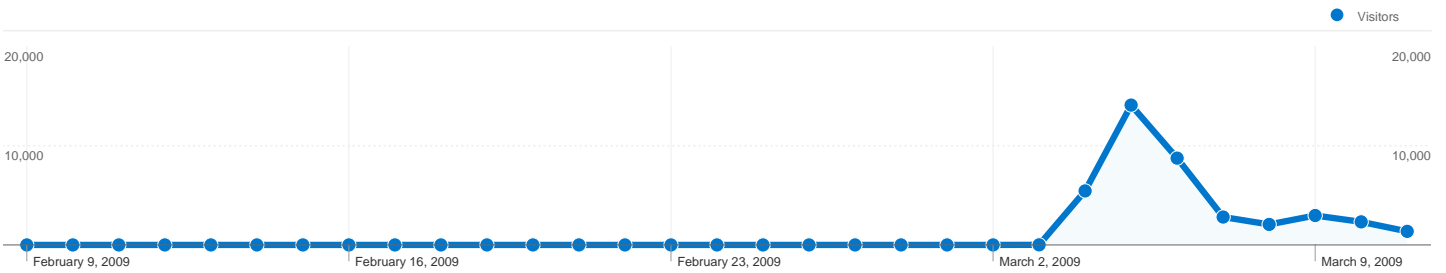

**Site Usage**

**43,633** Visits

**49.37%** Bounce Rate

**155,529** Pageviews

**00:03:10** Avg. Time on Site

**3.56** Pages/Visit

**85.79%** % New Visits

**Visitors Overview**

**Visitors**  
**37,436**

**Map Overlay world**

**Traffic Sources Overview**

- **Referring Sites**  
26,556.00 (60.86%)
- **Direct Traffic**  
12,674.00 (29.05%)
- **Search Engines**  
4,403.00 (10.09%)

**Content Overview**

## 37,436 people visited this site

 **43,633** Visits

 **37,436** Absolute Unique Visitors

 **155,529** Pageviews

 **3.56** Average Pageviews

 **00:03:10** Time on Site

 **49.37%** Bounce Rate

 **85.79%** New Visits

Pages on this site were viewed a total of 155,529 times

 155,529 Pageviews

 117,687 Unique Views

 49.37% Bounce Rate